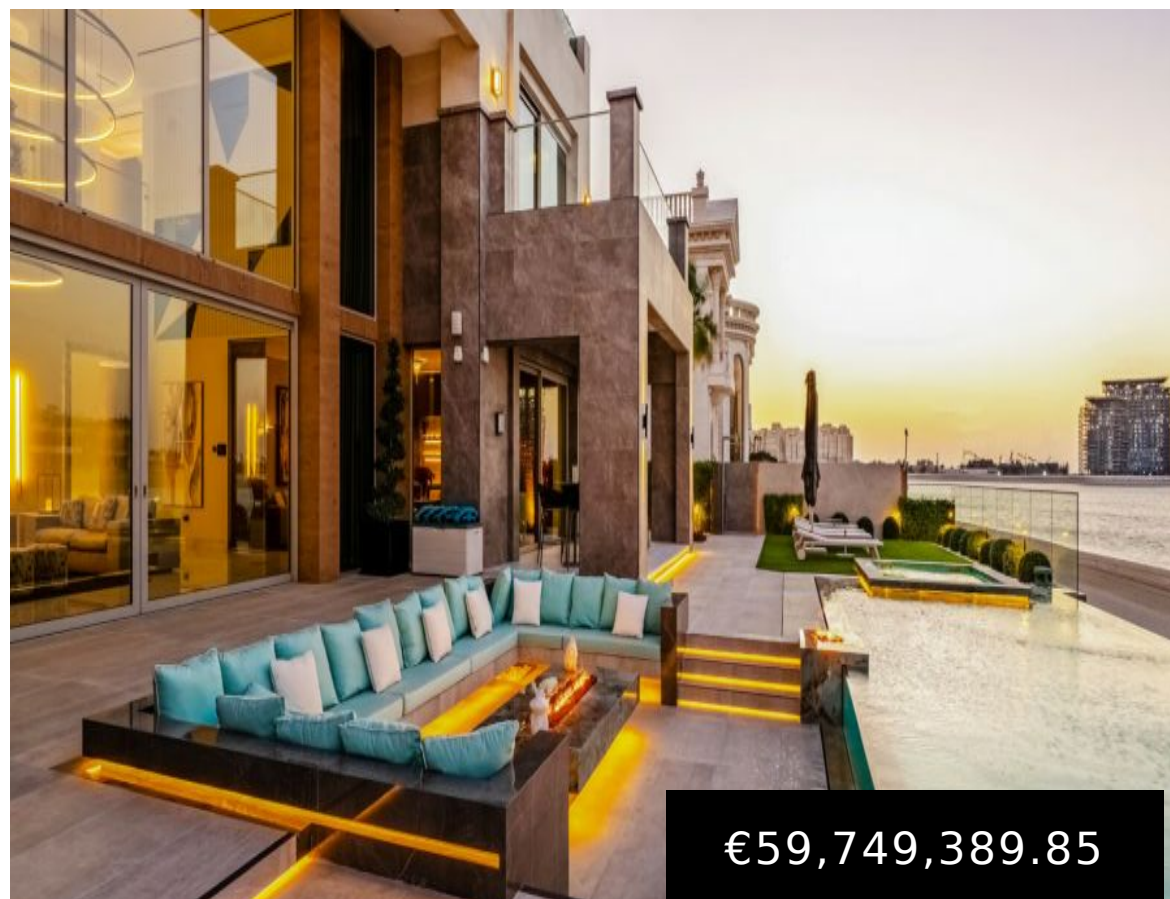

PALM JUMEIRAH VILLA

<https://realestate.earth>

About this property This exceptional Palm Jumeirah beachfront mansion is the most extraordinary residence on the world's most exclusive man-made island. 18,422.97 sq. ft. and on a 15,895.39 sq. ft. plot, the six-bedroom residence enjoys spectacular views of Atlantis, The Palm, Atlantis The Royal, the Burj Khalifa and the Burj Al Arab. The Outdoors: The [...]

- 6 beds
- 6 baths
- House
- Sale

CHRISTIE'S
INTERNATIONAL REAL ESTATE

Christie's International

Call us now

Email: info@realestate.earth

Property Information

Date added: Added 3 months ago

Status: Sale